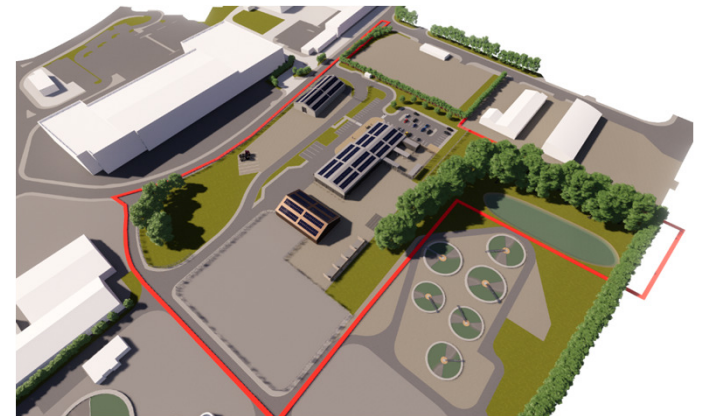

Kennedy Way Hub – NI Water Ltd

Site location Plan

Existing Site Analysis

Kennedy Way Hub – NI Water Ltd

Proposed Site Plan

View looking South

View looking North

Kennedy Way Hub – NI Water Ltd

Proposed Hub Building – Floor plan

Proposed Hub Building – Front elevation

Proposed Hub Building – Rear elevation

Kennedy Way Hub – NI Water Ltd

Proposed Generator Store – Floor Plan

Proposed Generator Store