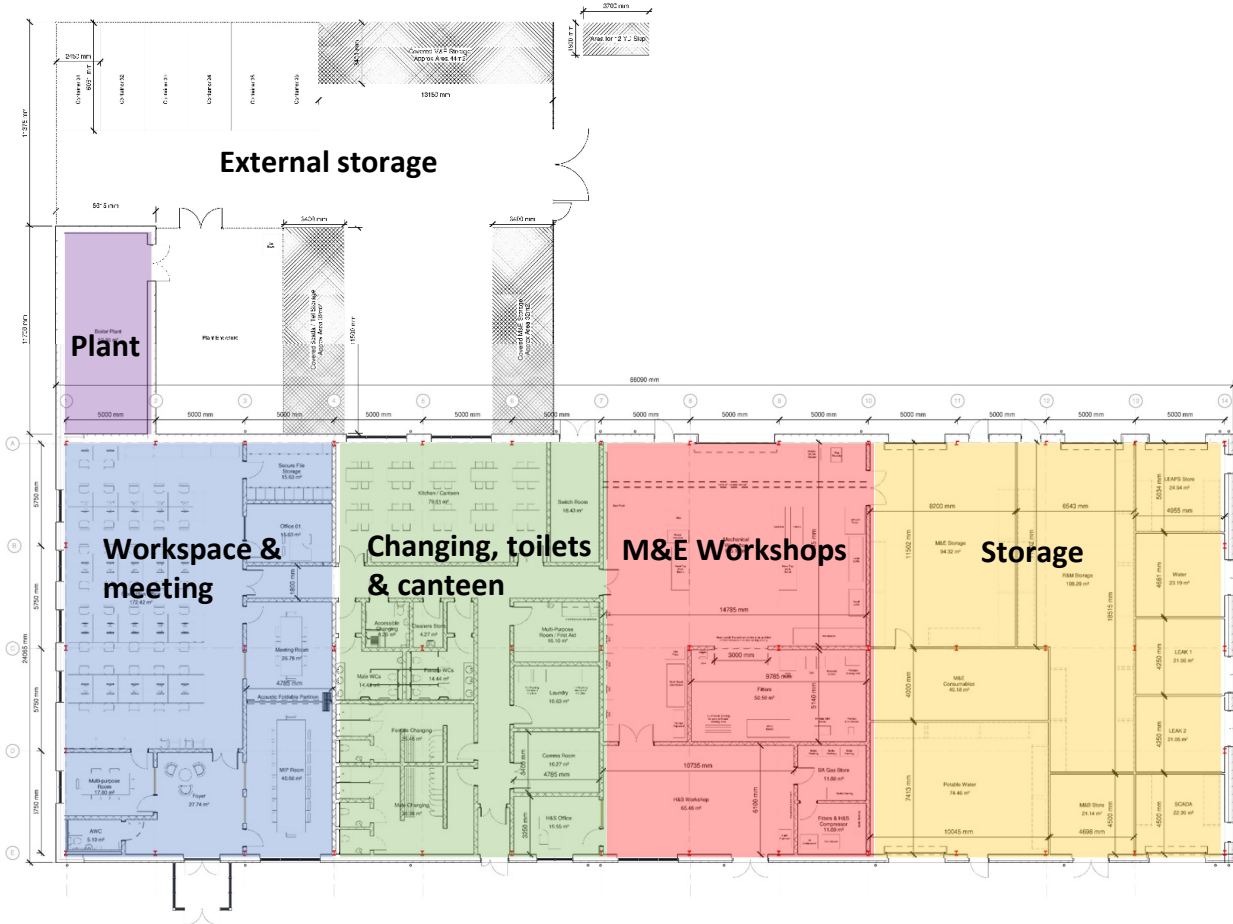

Kennedy Way Hub – NI Water Ltd

Site location Plan

Existing Site Analysis

Kennedy Way Hub – NI Water Ltd

Proposed Site Plan

View looking South

View looking North

Kennedy Way Hub – NI Water Ltd

Proposed Hub Building – Floor plan

Proposed Hub Building – Front elevation

Proposed Hub Building – Rear elevation

Kennedy Way Hub – NI Water Ltd

Proposed Generator Store – Floor Plan

Proposed Generator Store

Proposed Alternative Water Store – Floor Plan

Proposed Alternative Water Store