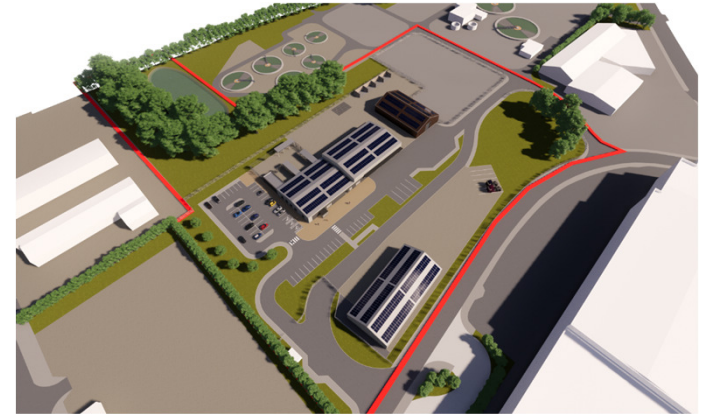

Kennedy Way Hub – NI Water Ltd

Site location Plan

Existing Site Analysis

Kennedy Way Hub – NI Water Ltd

Proposed Site Plan

View looking South

View looking North

Kennedy Way Hub – NI Water Ltd

Proposed Hub Building – Floor plan

Proposed Hub Building – Front elevation

Proposed Hub Building – Rear elevation

Kennedy Way Hub – NI Water Ltd

Proposed Generator Store – Floor Plan

Proposed Generator Store