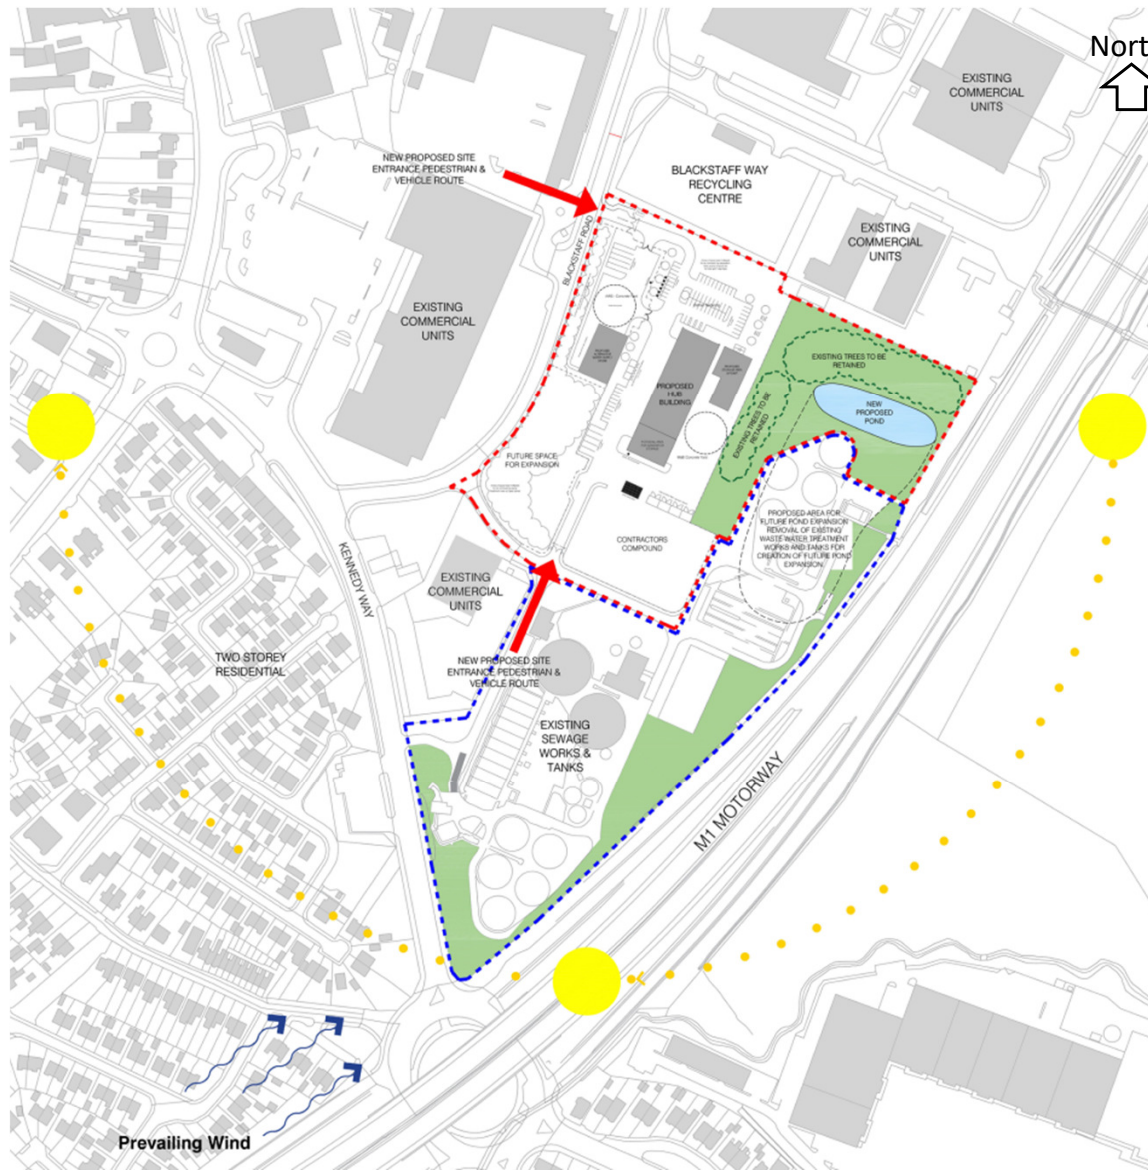

Kennedy Way Hub – NI Water Ltd

Site location Plan

Existing Site Analysis

Kennedy Way Hub – NI Water Ltd

Proposed Site Plan

View looking South

View looking North

Kennedy Way Hub – NI Water Ltd

Proposed Hub Building – Floor plan

Proposed Hub Building – Front elevation

Proposed Hub Building – Rear elevation

Kennedy Way Hub – NI Water Ltd

Proposed Generator Store – Floor Plan

Proposed Generator Store

Proposed Alternative Water Store – Floor Plan

Proposed Alternative Water Store