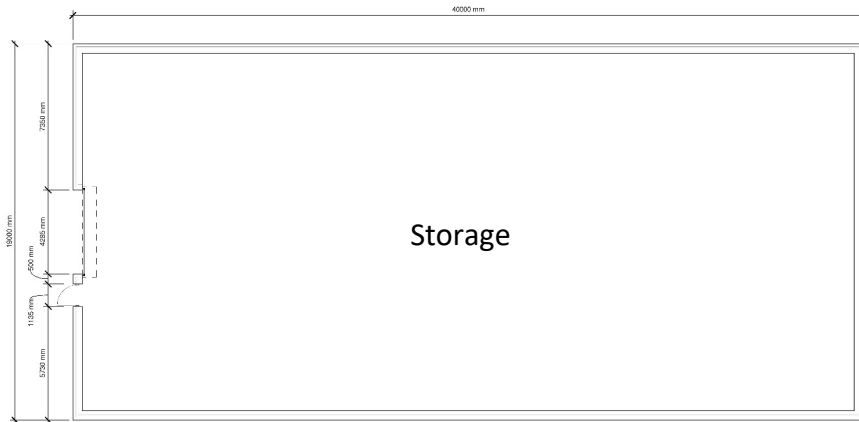

Proposed Hub Building – Floor plan

Proposed Hub Building – Front elevation

Proposed Hub Building – Rear elevation

Kennedy Way Hub – NI Water Ltd

Proposed Generator Store – Floor Plan

Proposed Generator Store